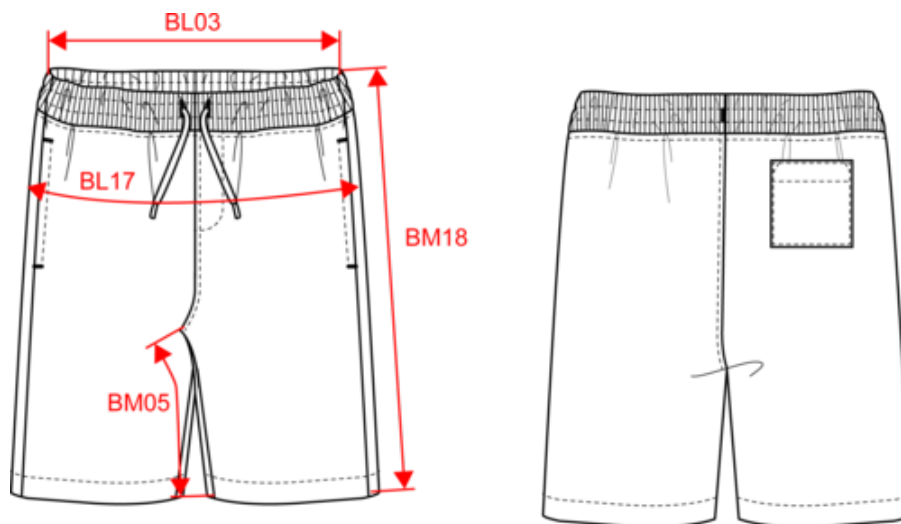

# KARIBAN

K757

Men's eco-friendly French terry bermuda shorts

Dimensions (cm)

Measurements in cm	XS	S	M	L	XL	XXL	3XL	4XL
BL03 - 1/2 elasticated waist width relaxed (front over back)	34.00	36.00	38.00	40.00	43.00	46.00	49.00	52.00
BL17 - 1/2 hip width (measured parallel to waistband)	45.00	48.00	51.00	54.00	57.00	60.00	63.00	66.00
BM05 - Inseam length	20.50	20.50	20.75	21.00	21.25	21.50	21.75	22.00
BM18 - Side length (waistband included)	44.00	45.00	46.00	47.00	48.00	49.00	50.00	51.00